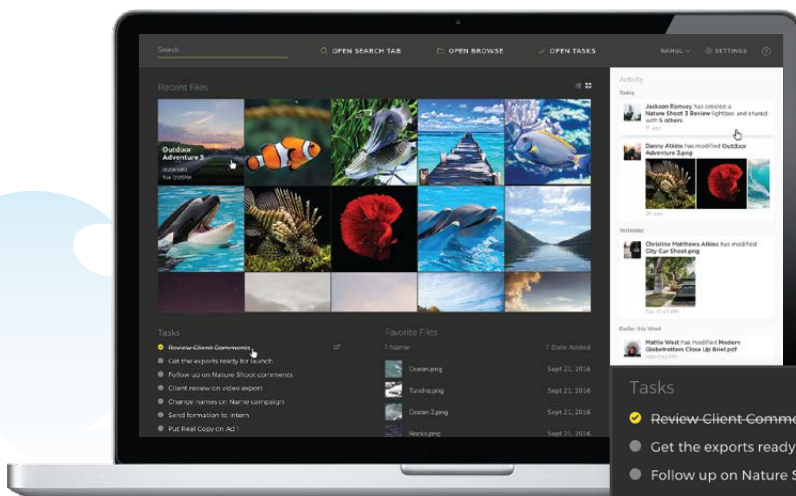

# Evolphin Zoom 7.0 is Here.

**Check out the latest new products and updates to the Evolphin family!**

Unparalleled Adobe CC Integrations, Powerful Video Workflow Capabilities and a New Asset Browser Home Screen at your fingertips.

## A Brand New Asset Browser Welcome Screen

Experience a more personalized approach to organizing your assets and keeping up with daily tasks and activities.

Personalize your tasks, favorites, and more, with widgets that compliment the way you work.