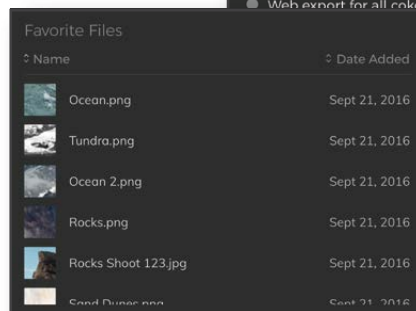

## A Brand New Asset Browser Welcome Screen

Experience a more personalized approach to organizing your assets and keeping up with daily tasks and activities.

Personalize your tasks, favorites, and more, with widgets that compliment the way you work.